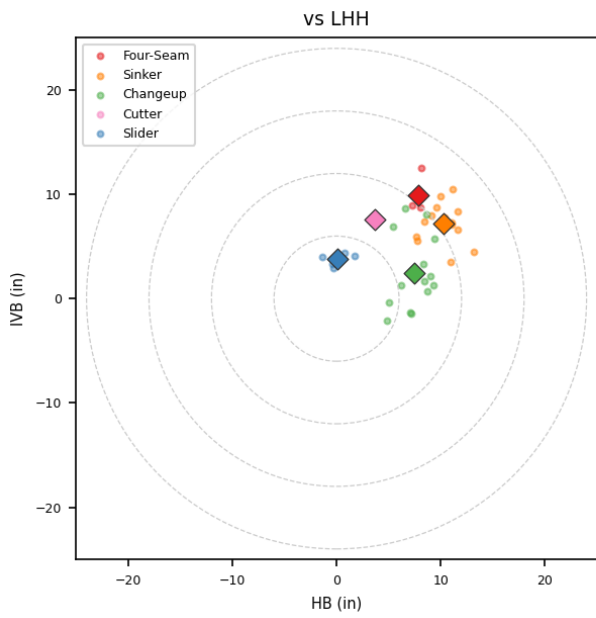

Ricardo Pinto

DIA_ROJ | Right | 2026-04-16 to 2026-04-22

Pitching Profile

Pitch Type	Count	%	Avg Velo	Max Velo	Avg Spin	IVB	HB	Ext	Whiff%
Sinker	26	36.1%	92.9	95.1	2003.0	7.0	10.5	5.5	25.0%
Changeup	16	22.2%	83.0	85.8	1416.0	2.1	7.6	5.5	100.0%
Four-Seam	12	16.7%	93.4	95.1	1997.0	10.8	7.9	5.6	-
Slider	12	16.7%	85.5	87.0	2125.0	4.2	1.0	5.6	-
Curveball	3	4.2%	81.8	82.5	2116.0	-6.5	-3.9	5.3	-
Cutter	2	2.8%	87.6	88.2	2093.0	7.3	4.0	5.7	100.0%
Splitter	1	1.4%	80.5	80.5	1233.0	2.6	5.9	5.2	-

Movement Profile

Location Density

Location by Pitch Type & Count

Location by Handedness & Count

Splits vs LHH

Pitch	Count	%	Velo	Spin	IVB	HB	Whiff%
Sinker	15	38.5%	93.3	2023.0	7.2	10.3	33.3%
Changeup	14	35.9%	83.2	1431.0	2.5	7.4	100.0%
Slider	5	12.8%	85.8	2137.0	3.8	0.1	-
Four-Seam	4	10.3%	93.8	1993.0	9.9	7.8	-
Cutter	1	2.6%	87.0	2090.0	7.6	3.6	-

Splits vs RHH

Pitch	Count	%	Velo	Spin	IVB	HB	Whiff%
Sinker	11	33.3%	92.5	1975.0	6.8	10.8	20.0%
Four-Seam	8	24.2%	93.2	1998.0	11.2	7.9	-
Slider	7	21.2%	85.2	2116.0	4.6	1.6	-
Curveball	3	9.1%	81.8	2116.0	-6.5	-3.9	-
Changeup	2	6.1%	82.0	1311.0	-0.8	8.8	-
Cutter	1	3.0%	88.2	2097.0	7.0	4.4	100.0%
Splitter	1	3.0%	80.5	1233.0	2.6	5.9	-

Traditional Pitching (API)

Stat	Value	Stat	Value
W-L	0-0	ERA	1.69
G/GS	1/1	SV/HD	0/0
IP	5.1	H/ER/HR	3/1/0
K/BB	3/3	K/BB Ratio	1.0
WHIP	1.13	K/9	5.1
BB/9	5.1	BF	20