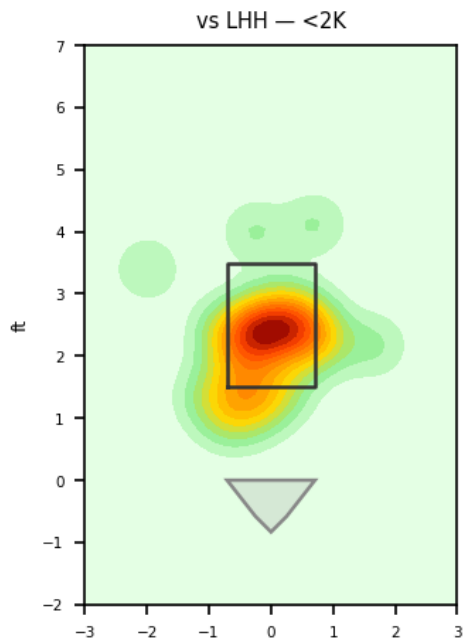

Ricardo Pinto

DIA_ROJ | Right | 2026-04-16 to 2026-04-22

Pitching Profile

Pitch Type	Count	%	Avg Velo	Max Velo	Avg Spin	IVB	HB	Ext	Whiff%
Sinker	26	36.1%	92.9	95.1	2003.0	7.0	10.5	5.5	25.0%
Changeup	16	22.2%	83.0	85.8	1416.0	2.1	7.6	5.5	100.0%
Four-Seam	12	16.7%	93.4	95.1	1997.0	10.8	7.9	5.6	-
Slider	12	16.7%	85.5	87.0	2125.0	4.2	1.0	5.6	-
Curveball	3	4.2%	81.8	82.5	2116.0	-6.5	-3.9	5.3	-
Cutter	2	2.8%	87.6	88.2	2093.0	7.3	4.0	5.7	100.0%
Splitter	1	1.4%	80.5	80.5	1233.0	2.6	5.9	5.2	-

Movement Profile

Location Density

Location by Pitch Type & Count

Location by Handedness & Count

Splits vs LHH

Pitch	Count	%	Velo	Spin	IVB	HB	Whiff%
Sinker	15	38.5%	93.3	2023.0	7.2	10.3	33.3%
Changeup	14	35.9%	83.2	1431.0	2.5	7.4	100.0%
Slider	5	12.8%	85.8	2137.0	3.8	0.1	-
Four-Seam	4	10.3%	93.8	1993.0	9.9	7.8	-
Cutter	1	2.6%	87.0	2090.0	7.6	3.6	-

Splits vs RHH

Pitch	Count	%	Velo	Spin	IVB	HB	Whiff%
Sinker	11	33.3%	92.5	1975.0	6.8	10.8	20.0%
Four-Seam	8	24.2%	93.2	1998.0	11.2	7.9	-
Slider	7	21.2%	85.2	2116.0	4.6	1.6	-
Curveball	3	9.1%	81.8	2116.0	-6.5	-3.9	-
Changeup	2	6.1%	82.0	1311.0	-0.8	8.8	-
Cutter	1	3.0%	88.2	2097.0	7.0	4.4	100.0%
Splitter	1	3.0%	80.5	1233.0	2.6	5.9	-