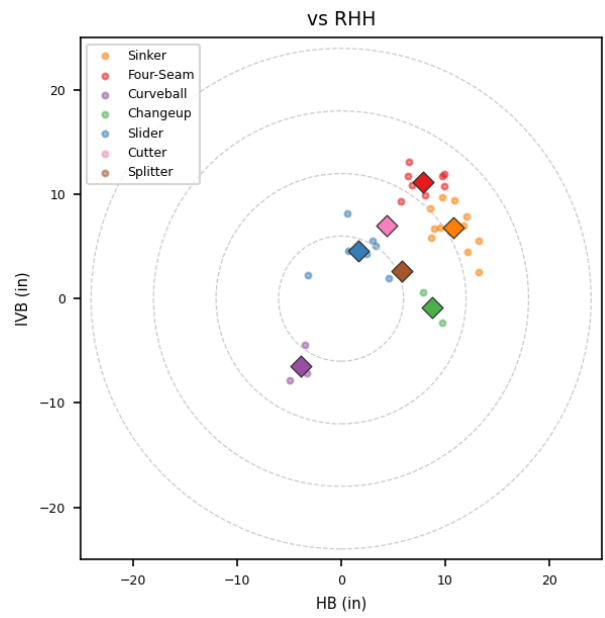

Ricardo Pinto

DIA_ROJ | Right | 2026-04-16 to 2026-04-22

Pitching Profile

Pitch Type	Count	%	Avg Velo	Max Velo	Avg Spin	IVB	HB	Ext	Whiff%
Sinker	26	36.1%	92.9	95.1	2003.0	7.0	10.5	5.5	25.0%
Changeup	16	22.2%	83.0	85.8	1416.0	2.1	7.6	5.5	100.0%
Four-Seam	12	16.7%	93.4	95.1	1997.0	10.8	7.9	5.6	-
Slider	12	16.7%	85.5	87.0	2125.0	4.2	1.0	5.6	-
Curveball	3	4.2%	81.8	82.5	2116.0	-6.5	-3.9	5.3	-
Cutter	2	2.8%	87.6	88.2	2093.0	7.3	4.0	5.7	100.0%
Splitter	1	1.4%	80.5	80.5	1233.0	2.6	5.9	5.2	-

Movement Profile

Location Density

Location by Pitch Type & Count

Location by Handedness & Count

Splits vs LHH

Pitch	Count	%	Velo	Spin	IVB	HB	Whiff%
Sinker	15	38.5%	93.3	2023.0	7.2	10.3	33.3%
Changeup	14	35.9%	83.2	1431.0	2.5	7.4	100.0%
Slider	5	12.8%	85.8	2137.0	3.8	0.1	-
Four-Seam	4	10.3%	93.8	1993.0	9.9	7.8	-
Cutter	1	2.6%	87.0	2090.0	7.6	3.6	-

Splits vs RHH

Pitch	Count	%	Velo	Spin	IVB	HB	Whiff%
Sinker	11	33.3%	92.5	1975.0	6.8	10.8	20.0%
Four-Seam	8	24.2%	93.2	1998.0	11.2	7.9	-
Slider	7	21.2%	85.2	2116.0	4.6	1.6	-
Curveball	3	9.1%	81.8	2116.0	-6.5	-3.9	-
Changeup	2	6.1%	82.0	1311.0	-0.8	8.8	-
Cutter	1	3.0%	88.2	2097.0	7.0	4.4	100.0%
Splitter	1	3.0%	80.5	1233.0	2.6	5.9	-

Traditional Pitching (API)

Stat	Value	Stat	Value
W-L	0-0	ERA	1.69
G/GS	1/1	SV/HD	0/0
IP	5.1	H/ER/HR	3/1/0
K/BB	3/3	K/BB Ratio	1.0
WHIP	1.13	K/9	5.1
BB/9	5.1	BF	20