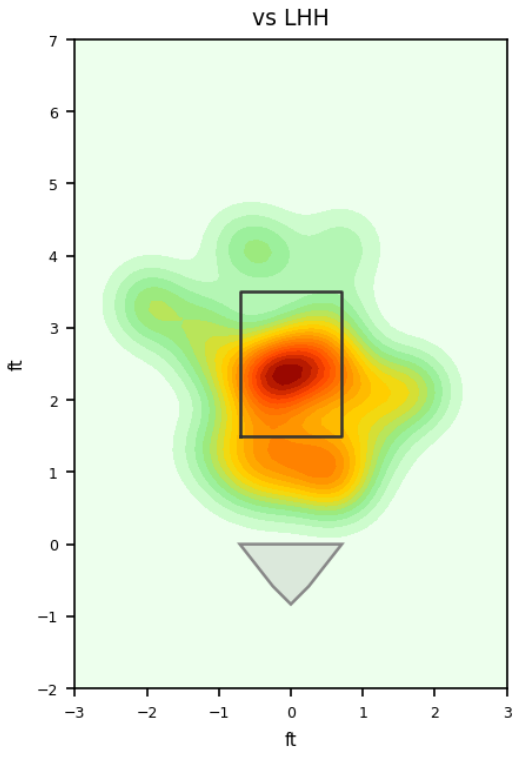

Ricardo Pinto

DIA_ROJ | Right | 2026-04-16 to 2026-04-22

Pitching Profile

Pitch Type	Count	%	Avg Velo	Max Velo	Avg Spin	IVB	HB	Ext	Whiff%
Sinker	26	36.1%	92.9	95.1	2003.0	7.0	10.5	5.5	25.0%
Changeup	16	22.2%	83.0	85.8	1416.0	2.1	7.6	5.5	100.0%
Four-Seam	12	16.7%	93.4	95.1	1997.0	10.8	7.9	5.6	-
Slider	12	16.7%	85.5	87.0	2125.0	4.2	1.0	5.6	-
Curveball	3	4.2%	81.8	82.5	2116.0	-6.5	-3.9	5.3	-
Cutter	2	2.8%	87.6	88.2	2093.0	7.3	4.0	5.7	100.0%
Splitter	1	1.4%	80.5	80.5	1233.0	2.6	5.9	5.2	-

Movement Profile

Location Density

Location by Pitch Type & Count

Location by Handedness & Count

Splits vs LHH

Pitch	Count	%	Velo	Spin	IVB	HB	Whiff%
Sinker	15	38.5%	93.3	2023.0	7.2	10.3	33.3%
Changeup	14	35.9%	83.2	1431.0	2.5	7.4	100.0%
Slider	5	12.8%	85.8	2137.0	3.8	0.1	-
Four-Seam	4	10.3%	93.8	1993.0	9.9	7.8	-
Cutter	1	2.6%	87.0	2090.0	7.6	3.6	-