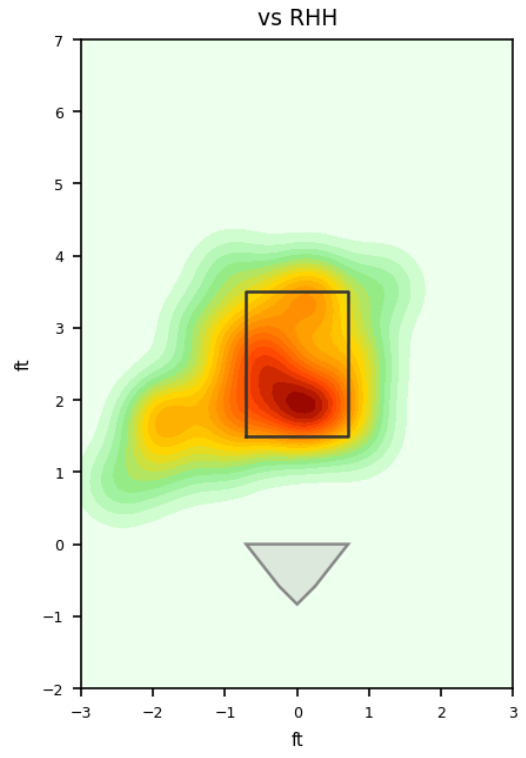

Ricardo Pinto

DIA_ROJ | Right | 2026-04-16 to 2026-04-22

Pitching Profile

Pitch Type	Count	%	Avg Velo	Max Velo	Avg Spin	IVB	HB	Ext	Whiff%
Sinker	26	36.1%	92.9	95.1	2003.0	7.0	10.5	5.5	25.0%
Changeup	16	22.2%	83.0	85.8	1416.0	2.1	7.6	5.5	100.0%
Four-Seam	12	16.7%	93.4	95.1	1997.0	10.8	7.9	5.6	-
Slider	12	16.7%	85.5	87.0	2125.0	4.2	1.0	5.6	-
Curveball	3	4.2%	81.8	82.5	2116.0	-6.5	-3.9	5.3	-
Cutter	2	2.8%	87.6	88.2	2093.0	7.3	4.0	5.7	100.0%
Splitter	1	1.4%	80.5	80.5	1233.0	2.6	5.9	5.2	-

Movement Profile

Location Density

Location by Pitch Type & Count

Location by Handedness & Count

Splits vs LHH

Pitch	Count	%	Velo	Spin	IVB	HB	Whiff%
Sinker	15	38.5%	93.3	2023.0	7.2	10.3	33.3%
Changeup	14	35.9%	83.2	1431.0	2.5	7.4	100.0%
Slider	5	12.8%	85.8	2137.0	3.8	0.1	-
Four-Seam	4	10.3%	93.8	1993.0	9.9	7.8	-
Cutter	1	2.6%	87.0	2090.0	7.6	3.6	-