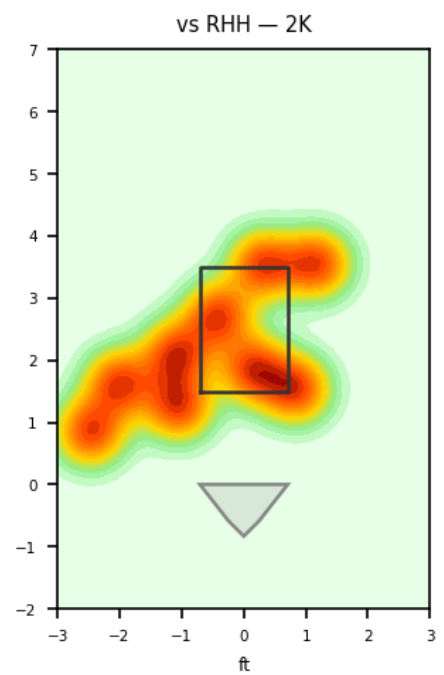

Ricardo Pinto

DIA_ROJ | Right | 2026-04-16 to 2026-04-22

Pitching Profile

Pitch Type	Count	%	Avg Velo	Max Velo	Avg Spin	IVB	HB	Ext	Whiff%
Sinker	26	36.1%	92.9	95.1	2003.0	7.0	10.5	5.5	25.0%
Changeup	16	22.2%	83.0	85.8	1416.0	2.1	7.6	5.5	100.0%
Four-Seam	12	16.7%	93.4	95.1	1997.0	10.8	7.9	5.6	-
Slider	12	16.7%	85.5	87.0	2125.0	4.2	1.0	5.6	-
Curveball	3	4.2%	81.8	82.5	2116.0	-6.5	-3.9	5.3	-
Cutter	2	2.8%	87.6	88.2	2093.0	7.3	4.0	5.7	100.0%
Splitter	1	1.4%	80.5	80.5	1233.0	2.6	5.9	5.2	-

Movement Profile

Location Density

Location by Pitch Type & Count

Location by Handedness & Count

Splits vs LHH

Pitch	Count	%	Velo	Spin	IVB	HB	Whiff%
Sinker	15	38.5%	93.3	2023.0	7.2	10.3	33.3%
Changeup	14	35.9%	83.2	1431.0	2.5	7.4	100.0%
Slider	5	12.8%	85.8	2137.0	3.8	0.1	-
Four-Seam	4	10.3%	93.8	1993.0	9.9	7.8	-
Cutter	1	2.6%	87.0	2090.0	7.6	3.6	-

Splits vs RHH

Pitch	Count	%	Velo	Spin	IVB	HB	Whiff%
Sinker	11	33.3%	92.5	1975.0	6.8	10.8	20.0%
Four-Seam	8	24.2%	93.2	1998.0	11.2	7.9	-
Slider	7	21.2%	85.2	2116.0	4.6	1.6	-
Curveball	3	9.1%	81.8	2116.0	-6.5	-3.9	-
Changeup	2	6.1%	82.0	1311.0	-0.8	8.8	-
Cutter	1	3.0%	88.2	2097.0	7.0	4.4	100.0%
Splitter	1	3.0%	80.5	1233.0	2.6	5.9	-