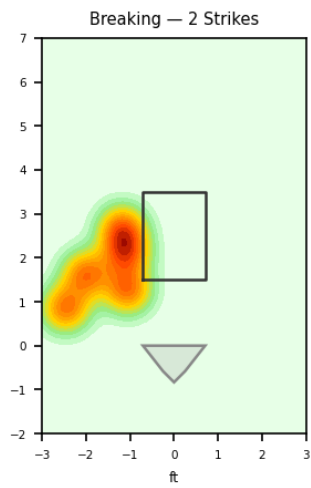

Ricardo Pinto

DIA_ROJ | Right | 2026-04-16 to 2026-04-22

Pitching Profile

Pitch Type	Count	%	Avg Velo	Max Velo	Avg Spin	IVB	HB	Ext	Whiff%
Sinker	26	36.1%	92.9	95.1	2003.0	7.0	10.5	5.5	25.0%
Changeup	16	22.2%	83.0	85.8	1416.0	2.1	7.6	5.5	100.0%
Four-Seam	12	16.7%	93.4	95.1	1997.0	10.8	7.9	5.6	-
Slider	12	16.7%	85.5	87.0	2125.0	4.2	1.0	5.6	-
Curveball	3	4.2%	81.8	82.5	2116.0	-6.5	-3.9	5.3	-
Cutter	2	2.8%	87.6	88.2	2093.0	7.3	4.0	5.7	100.0%
Splitter	1	1.4%	80.5	80.5	1233.0	2.6	5.9	5.2	-

Movement Profile

Location Density

Location by Pitch Type & Count

Location by Handedness & Count

Splits vs LHH

Pitch	Count	%	Velo	Spin	IVB	HB	Whiff%
Sinker	15	38.5%	93.3	2023.0	7.2	10.3	33.3%
Changeup	14	35.9%	83.2	1431.0	2.5	7.4	100.0%
Slider	5	12.8%	85.8	2137.0	3.8	0.1	-
Four-Seam	4	10.3%	93.8	1993.0	9.9	7.8	-
Cutter	1	2.6%	87.0	2090.0	7.6	3.6	-

Splits vs RHH

Pitch	Count	%	Velo	Spin	IVB	HB	Whiff%
Sinker	11	33.3%	92.5	1975.0	6.8	10.8	20.0%
Four-Seam	8	24.2%	93.2	1998.0	11.2	7.9	-
Slider	7	21.2%	85.2	2116.0	4.6	1.6	-
Curveball	3	9.1%	81.8	2116.0	-6.5	-3.9	-
Changeup	2	6.1%	82.0	1311.0	-0.8	8.8	-
Cutter	1	3.0%	88.2	2097.0	7.0	4.4	100.0%
Splitter	1	3.0%	80.5	1233.0	2.6	5.9	-