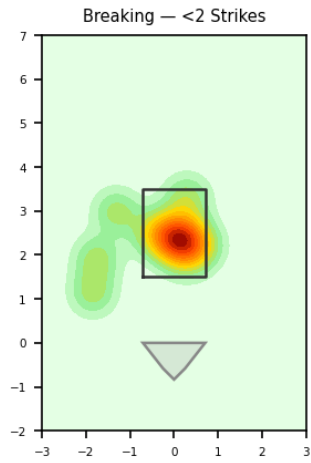

Ricardo Pinto

DIA_ROJ | Right | 2026-04-16 to 2026-04-22

Pitching Profile

Pitch Type	Count	%	Avg Velo	Max Velo	Avg Spin	IVB	HB	Ext	Whiff%
Sinker	26	36.1%	92.9	95.1	2003.0	7.0	10.5	5.5	25.0%
Changeup	16	22.2%	83.0	85.8	1416.0	2.1	7.6	5.5	100.0%
Four-Seam	12	16.7%	93.4	95.1	1997.0	10.8	7.9	5.6	-
Slider	12	16.7%	85.5	87.0	2125.0	4.2	1.0	5.6	-
Curveball	3	4.2%	81.8	82.5	2116.0	-6.5	-3.9	5.3	-
Cutter	2	2.8%	87.6	88.2	2093.0	7.3	4.0	5.7	100.0%
Splitter	1	1.4%	80.5	80.5	1233.0	2.6	5.9	5.2	-

Movement Profile

Location Density

Location by Pitch Type & Count

Location by Handedness & Count

Splits vs LHH

Pitch	Count	%	Velo	Spin	IVB	HB	Whiff%
Sinker	15	38.5%	93.3	2023.0	7.2	10.3	33.3%
Changeup	14	35.9%	83.2	1431.0	2.5	7.4	100.0%
Slider	5	12.8%	85.8	2137.0	3.8	0.1	-
Four-Seam	4	10.3%	93.8	1993.0	9.9	7.8	-
Cutter	1	2.6%	87.0	2090.0	7.6	3.6	-

Splits vs RHH

Pitch	Count	%	Velo	Spin	IVB	HB	Whiff%
Sinker	11	33.3%	92.5	1975.0	6.8	10.8	20.0%
Four-Seam	8	24.2%	93.2	1998.0	11.2	7.9	-
Slider	7	21.2%	85.2	2116.0	4.6	1.6	-
Curveball	3	9.1%	81.8	2116.0	-6.5	-3.9	-
Changeup	2	6.1%	82.0	1311.0	-0.8	8.8	-
Cutter	1	3.0%	88.2	2097.0	7.0	4.4	100.0%
Splitter	1	3.0%	80.5	1233.0	2.6	5.9	-