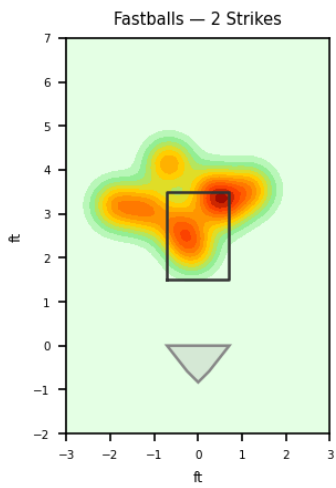

Ricardo Pinto

DIA_ROJ | Right | 2026-04-16 to 2026-04-22

Pitching Profile

Pitch Type	Count	%	Avg Velo	Max Velo	Avg Spin	IVB	HB	Ext	Whiff%
Sinker	26	36.1%	92.9	95.1	2003.0	7.0	10.5	5.5	25.0%
Changeup	16	22.2%	83.0	85.8	1416.0	2.1	7.6	5.5	100.0%
Four-Seam	12	16.7%	93.4	95.1	1997.0	10.8	7.9	5.6	-
Slider	12	16.7%	85.5	87.0	2125.0	4.2	1.0	5.6	-
Curveball	3	4.2%	81.8	82.5	2116.0	-6.5	-3.9	5.3	-
Cutter	2	2.8%	87.6	88.2	2093.0	7.3	4.0	5.7	100.0%
Splitter	1	1.4%	80.5	80.5	1233.0	2.6	5.9	5.2	-

Movement Profile

Location Density

Location by Pitch Type & Count

Location by Handedness & Count

Splits vs LHH

Pitch	Count	%	Velo	Spin	IVB	HB	Whiff%
Sinker	15	38.5%	93.3	2023.0	7.2	10.3	33.3%
Changeup	14	35.9%	83.2	1431.0	2.5	7.4	100.0%
Slider	5	12.8%	85.8	2137.0	3.8	0.1	-
Four-Seam	4	10.3%	93.8	1993.0	9.9	7.8	-
Cutter	1	2.6%	87.0	2090.0	7.6	3.6	-

Splits vs RHH

Pitch	Count	%	Velo	Spin	IVB	HB	Whiff%
Sinker	11	33.3%	92.5	1975.0	6.8	10.8	20.0%
Four-Seam	8	24.2%	93.2	1998.0	11.2	7.9	-
Slider	7	21.2%	85.2	2116.0	4.6	1.6	-
Curveball	3	9.1%	81.8	2116.0	-6.5	-3.9	-
Changeup	2	6.1%	82.0	1311.0	-0.8	8.8	-
Cutter	1	3.0%	88.2	2097.0	7.0	4.4	100.0%
Splitter	1	3.0%	80.5	1233.0	2.6	5.9	-