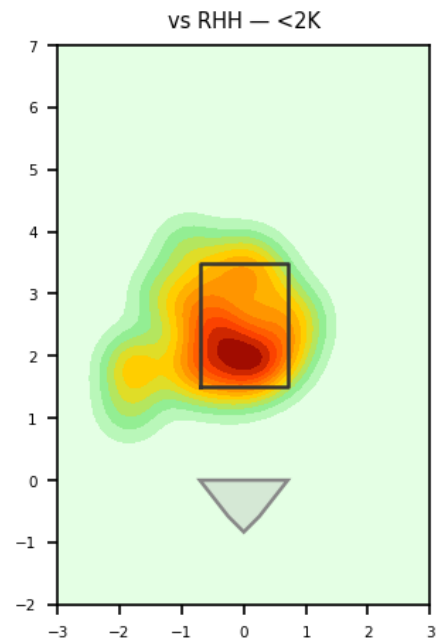

Ricardo Pinto

DIA_ROJ | Right | 2026-04-16 to 2026-04-22

Pitching Profile

Pitch Type	Count	%	Avg Velo	Max Velo	Avg Spin	IVB	HB	Ext	Whiff%
Sinker	26	36.1%	92.9	95.1	2003.0	7.0	10.5	5.5	25.0%
Changeup	16	22.2%	83.0	85.8	1416.0	2.1	7.6	5.5	100.0%
Four-Seam	12	16.7%	93.4	95.1	1997.0	10.8	7.9	5.6	-
Slider	12	16.7%	85.5	87.0	2125.0	4.2	1.0	5.6	-
Curveball	3	4.2%	81.8	82.5	2116.0	-6.5	-3.9	5.3	-
Cutter	2	2.8%	87.6	88.2	2093.0	7.3	4.0	5.7	100.0%
Splitter	1	1.4%	80.5	80.5	1233.0	2.6	5.9	5.2	-

Movement Profile

Location Density

Location by Pitch Type & Count

Location by Handedness & Count

Splits vs LHH

Pitch	Count	%	Velo	Spin	IVB	HB	Whiff%
Sinker	15	38.5%	93.3	2023.0	7.2	10.3	33.3%
Changeup	14	35.9%	83.2	1431.0	2.5	7.4	100.0%
Slider	5	12.8%	85.8	2137.0	3.8	0.1	-
Four-Seam	4	10.3%	93.8	1993.0	9.9	7.8	-
Cutter	1	2.6%	87.0	2090.0	7.6	3.6	-

Splits vs RHH

Pitch	Count	%	Velo	Spin	IVB	HB	Whiff%
Sinker	11	33.3%	92.5	1975.0	6.8	10.8	20.0%
Four-Seam	8	24.2%	93.2	1998.0	11.2	7.9	-
Slider	7	21.2%	85.2	2116.0	4.6	1.6	-
Curveball	3	9.1%	81.8	2116.0	-6.5	-3.9	-
Changeup	2	6.1%	82.0	1311.0	-0.8	8.8	-
Cutter	1	3.0%	88.2	2097.0	7.0	4.4	100.0%
Splitter	1	3.0%	80.5	1233.0	2.6	5.9	-