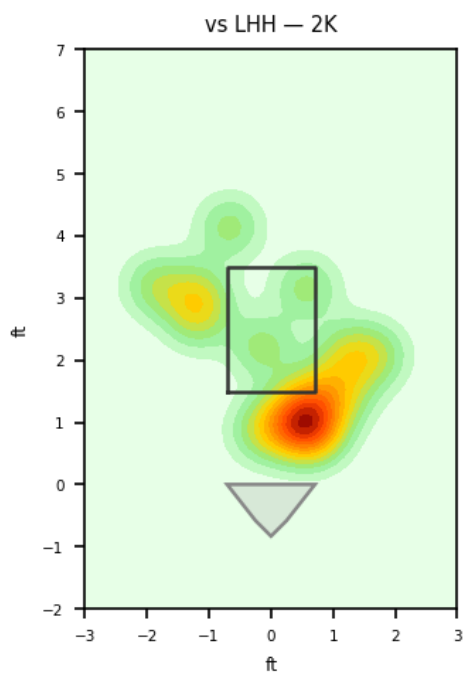

Ricardo Pinto

DIA_ROJ | Right | 2026-04-16 to 2026-04-22

Pitching Profile

Pitch Type	Count	%	Avg Velo	Max Velo	Avg Spin	IVB	HB	Ext	Whiff%
Sinker	26	36.1%	92.9	95.1	2003.0	7.0	10.5	5.5	25.0%
Changeup	16	22.2%	83.0	85.8	1416.0	2.1	7.6	5.5	100.0%
Four-Seam	12	16.7%	93.4	95.1	1997.0	10.8	7.9	5.6	-
Slider	12	16.7%	85.5	87.0	2125.0	4.2	1.0	5.6	-
Curveball	3	4.2%	81.8	82.5	2116.0	-6.5	-3.9	5.3	-
Cutter	2	2.8%	87.6	88.2	2093.0	7.3	4.0	5.7	100.0%
Splitter	1	1.4%	80.5	80.5	1233.0	2.6	5.9	5.2	-

Movement Profile

Location Density

Location by Pitch Type & Count

Location by Handedness & Count

Splits vs LHH

Pitch	Count	%	Velo	Spin	IVB	HB	Whiff%
Sinker	15	38.5%	93.3	2023.0	7.2	10.3	33.3%
Changeup	14	35.9%	83.2	1431.0	2.5	7.4	100.0%
Slider	5	12.8%	85.8	2137.0	3.8	0.1	-
Four-Seam	4	10.3%	93.8	1993.0	9.9	7.8	-
Cutter	1	2.6%	87.0	2090.0	7.6	3.6	-

Splits vs RHH

Pitch	Count	%	Velo	Spin	IVB	HB	Whiff%
Sinker	11	33.3%	92.5	1975.0	6.8	10.8	20.0%
Four-Seam	8	24.2%	93.2	1998.0	11.2	7.9	-
Slider	7	21.2%	85.2	2116.0	4.6	1.6	-
Curveball	3	9.1%	81.8	2116.0	-6.5	-3.9	-
Changeup	2	6.1%	82.0	1311.0	-0.8	8.8	-
Cutter	1	3.0%	88.2	2097.0	7.0	4.4	100.0%
Splitter	1	3.0%	80.5	1233.0	2.6	5.9	-