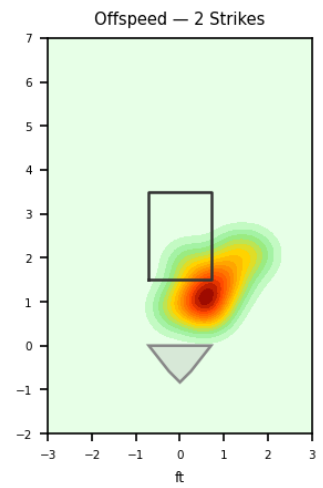

Ricardo Pinto

DIA_ROJ | Right | 2026-04-16 to 2026-04-22

Pitching Profile

Pitch Type	Count	%	Avg Velo	Max Velo	Avg Spin	IVB	HB	Ext	Whiff%
Sinker	26	36.1%	92.9	95.1	2003.0	7.0	10.5	5.5	25.0%
Changeup	16	22.2%	83.0	85.8	1416.0	2.1	7.6	5.5	100.0%
Four-Seam	12	16.7%	93.4	95.1	1997.0	10.8	7.9	5.6	-
Slider	12	16.7%	85.5	87.0	2125.0	4.2	1.0	5.6	-
Curveball	3	4.2%	81.8	82.5	2116.0	-6.5	-3.9	5.3	-
Cutter	2	2.8%	87.6	88.2	2093.0	7.3	4.0	5.7	100.0%
Splitter	1	1.4%	80.5	80.5	1233.0	2.6	5.9	5.2	-

Movement Profile

Location Density

Location by Pitch Type & Count

Location by Handedness & Count

Splits vs LHH

Pitch	Count	%	Velo	Spin	IVB	HB	Whiff%
Sinker	15	38.5%	93.3	2023.0	7.2	10.3	33.3%
Changeup	14	35.9%	83.2	1431.0	2.5	7.4	100.0%
Slider	5	12.8%	85.8	2137.0	3.8	0.1	-
Four-Seam	4	10.3%	93.8	1993.0	9.9	7.8	-
Cutter	1	2.6%	87.0	2090.0	7.6	3.6	-

Splits vs RHH

Pitch	Count	%	Velo	Spin	IVB	HB	Whiff%
Sinker	11	33.3%	92.5	1975.0	6.8	10.8	20.0%
Four-Seam	8	24.2%	93.2	1998.0	11.2	7.9	-
Slider	7	21.2%	85.2	2116.0	4.6	1.6	-
Curveball	3	9.1%	81.8	2116.0	-6.5	-3.9	-
Changeup	2	6.1%	82.0	1311.0	-0.8	8.8	-
Cutter	1	3.0%	88.2	2097.0	7.0	4.4	100.0%
Splitter	1	3.0%	80.5	1233.0	2.6	5.9	-