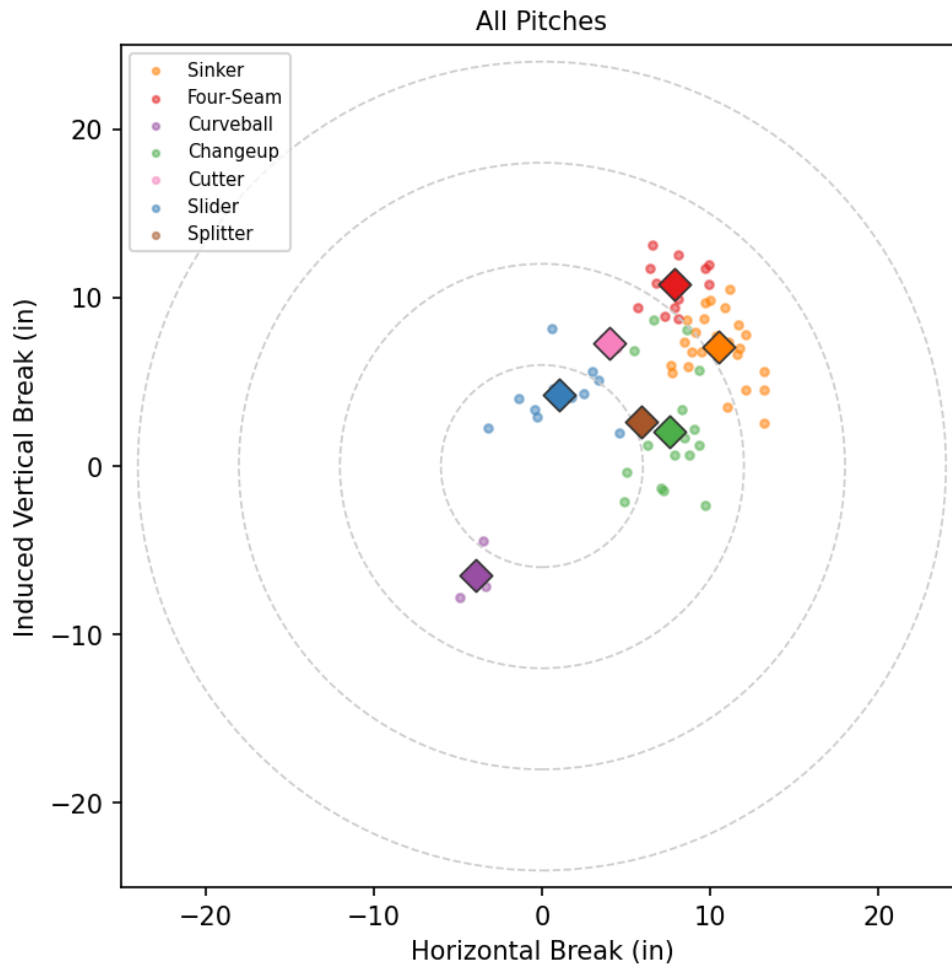

Ricardo Pinto

DIA_ROJ | Right | 2026-04-16 to 2026-04-22

Pitching Profile

Pitch Type	Count	%	Avg Velo	Max Velo	Avg Spin	IVB	HB	Ext	Whiff%
Sinker	26	36.1%	92.9	95.1	2003.0	7.0	10.5	5.5	25.0%
Changeup	16	22.2%	83.0	85.8	1416.0	2.1	7.6	5.5	100.0%
Four-Seam	12	16.7%	93.4	95.1	1997.0	10.8	7.9	5.6	-
Slider	12	16.7%	85.5	87.0	2125.0	4.2	1.0	5.6	-
Curveball	3	4.2%	81.8	82.5	2116.0	-6.5	-3.9	5.3	-
Cutter	2	2.8%	87.6	88.2	2093.0	7.3	4.0	5.7	100.0%
Splitter	1	1.4%	80.5	80.5	1233.0	2.6	5.9	5.2	-

Movement Profile

Location Density

Location by Pitch Type & Count

Location by Handedness & Count

Splits vs LHH

Pitch	Count	%	Velo	Spin	IVB	HB	Whiff%
Sinker	15	38.5%	93.3	2023.0	7.2	10.3	33.3%
Changeup	14	35.9%	83.2	1431.0	2.5	7.4	100.0%
Slider	5	12.8%	85.8	2137.0	3.8	0.1	-
Four-Seam	4	10.3%	93.8	1993.0	9.9	7.8	-
Cutter	1	2.6%	87.0	2090.0	7.6	3.6	-

Splits vs RHH

Pitch	Count	%	Velo	Spin	IVB	HB	Whiff%
Sinker	11	33.3%	92.5	1975.0	6.8	10.8	20.0%
Four-Seam	8	24.2%	93.2	1998.0	11.2	7.9	-
Slider	7	21.2%	85.2	2116.0	4.6	1.6	-
Curveball	3	9.1%	81.8	2116.0	-6.5	-3.9	-
Changeup	2	6.1%	82.0	1311.0	-0.8	8.8	-
Cutter	1	3.0%	88.2	2097.0	7.0	4.4	100.0%
Splitter	1	3.0%	80.5	1233.0	2.6	5.9	-

Traditional Pitching (API)

Stat	Value	Stat	Value
W-L	0-0	ERA	1.69
G/GS	1/1	SV/HD	0/0
IP	5.1	H/ER/HR	3/1/0
K/BB	3/3	K/BB Ratio	1.0
WHIP	1.13	K/9	5.1
BB/9	5.1	BF	20