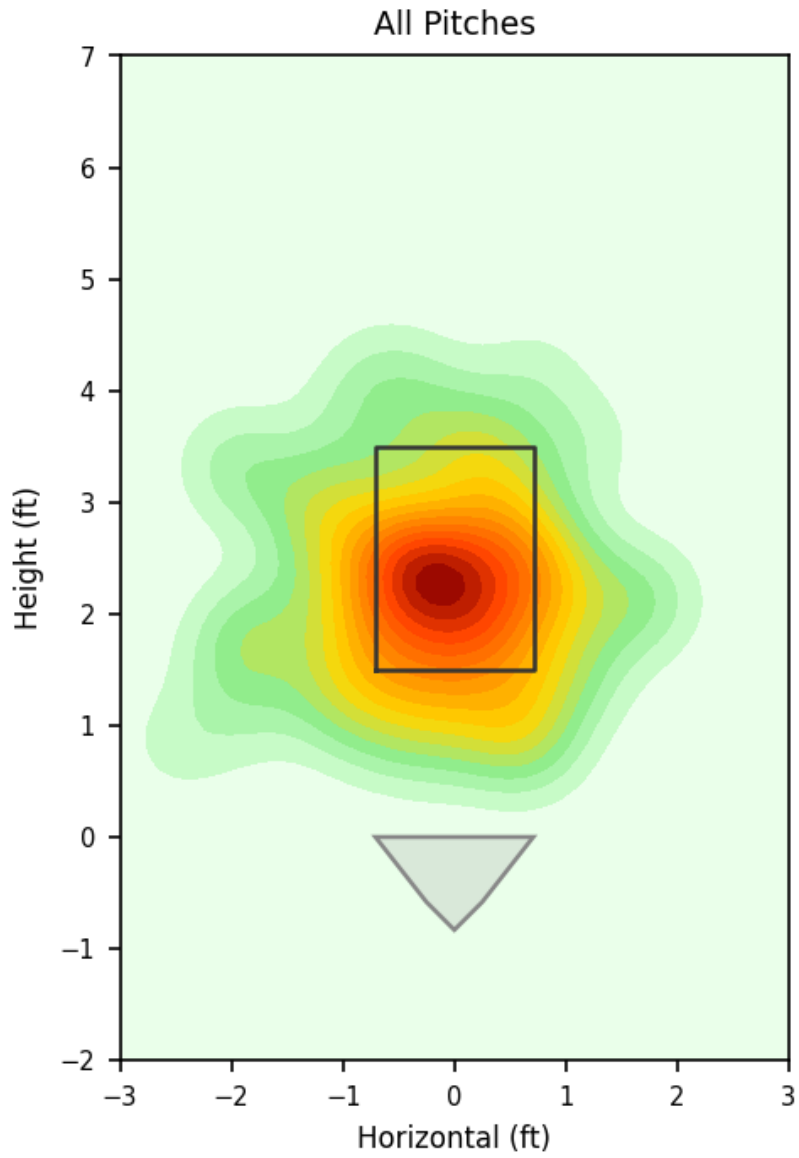

Ricardo Pinto

DIA_ROJ | Right | 2026-04-16 to 2026-04-22

Pitching Profile

Pitch Type	Count	%	Avg Velo	Max Velo	Avg Spin	IVB	HB	Ext	Whiff%
Sinker	26	36.1%	92.9	95.1	2003.0	7.0	10.5	5.5	25.0%
Changeup	16	22.2%	83.0	85.8	1416.0	2.1	7.6	5.5	100.0%
Four-Seam	12	16.7%	93.4	95.1	1997.0	10.8	7.9	5.6	-
Slider	12	16.7%	85.5	87.0	2125.0	4.2	1.0	5.6	-
Curveball	3	4.2%	81.8	82.5	2116.0	-6.5	-3.9	5.3	-
Cutter	2	2.8%	87.6	88.2	2093.0	7.3	4.0	5.7	100.0%
Splitter	1	1.4%	80.5	80.5	1233.0	2.6	5.9	5.2	-

Movement Profile

Location Density

Location by Pitch Type & Count

Location by Handedness & Count

Splits vs LHH

Pitch	Count	%	Velo	Spin	IVB	HB	Whiff%
Sinker	15	38.5%	93.3	2023.0	7.2	10.3	33.3%
Changeup	14	35.9%	83.2	1431.0	2.5	7.4	100.0%
Slider	5	12.8%	85.8	2137.0	3.8	0.1	-
Four-Seam	4	10.3%	93.8	1993.0	9.9	7.8	-
Cutter	1	2.6%	87.0	2090.0	7.6	3.6	-